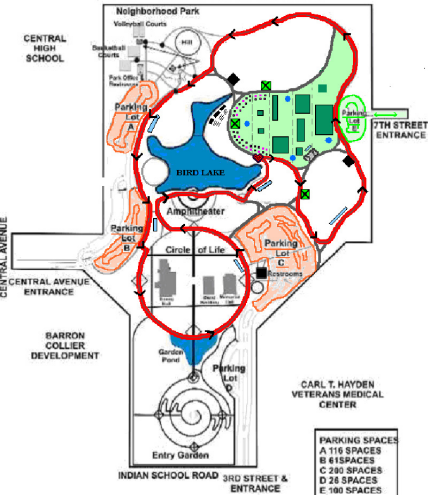

# STEELE INDIAN SCHOOL PARK

PARKING SPACES	
A	116 SPACES
B	61 SPACES
C	290 SPACES
D	28 SPACES
E	100 SPACES